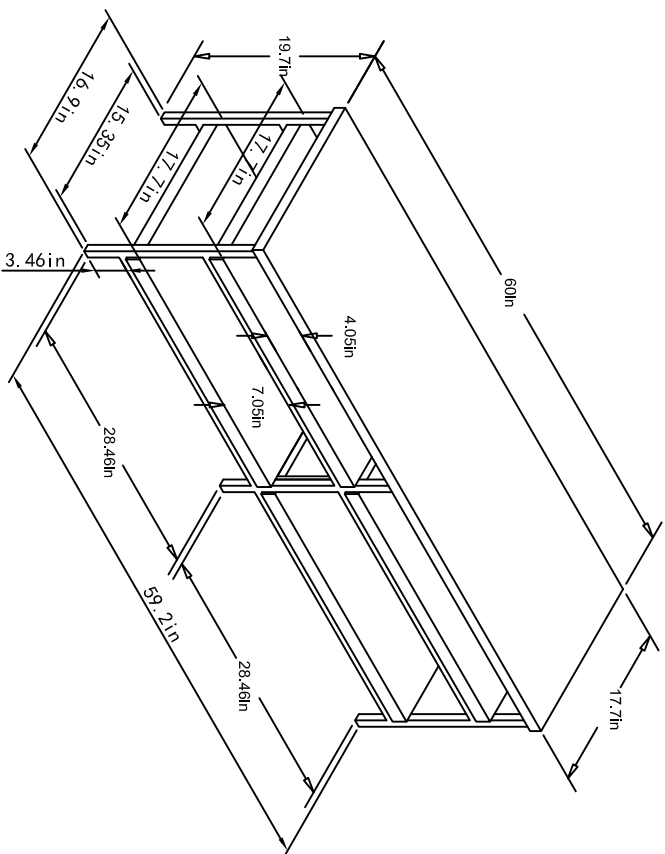

# 1763852COM - TV Stand

Wood Breakdown:  
PB 88.5% ,Steel 11.5 %  
Total storage: 12 cubic feet

Overall Product Size:  
60" W x 17.7" D x 19.7" H  
152.4cm W x 45cm D x 50cm H

Maximum Weight Capacities  
Unit Weight: 67.1lbs. ( 30.5kg)