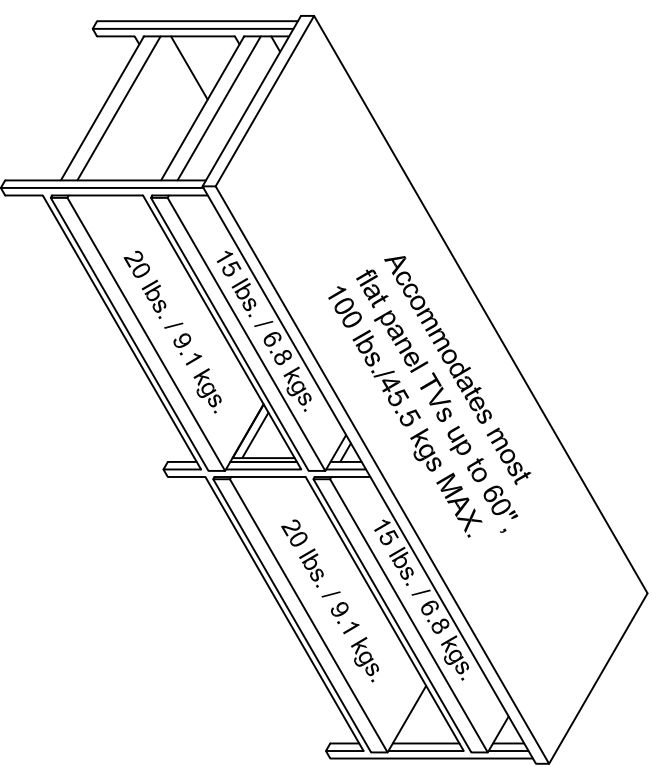

# 1763852COM - TV Stand

Wood Breakdown:  
PB 88.5% ,Steel 11.5 %  
Total storage: 12 cubic feet

Overall Product Size:  
60" W x 17.7" D x 19.7" H  
152.4cm W x 45cm D x 50cm H

Maximum Weight Capacities  
Unit Weight: 67.1lbs. ( 30.5kg)